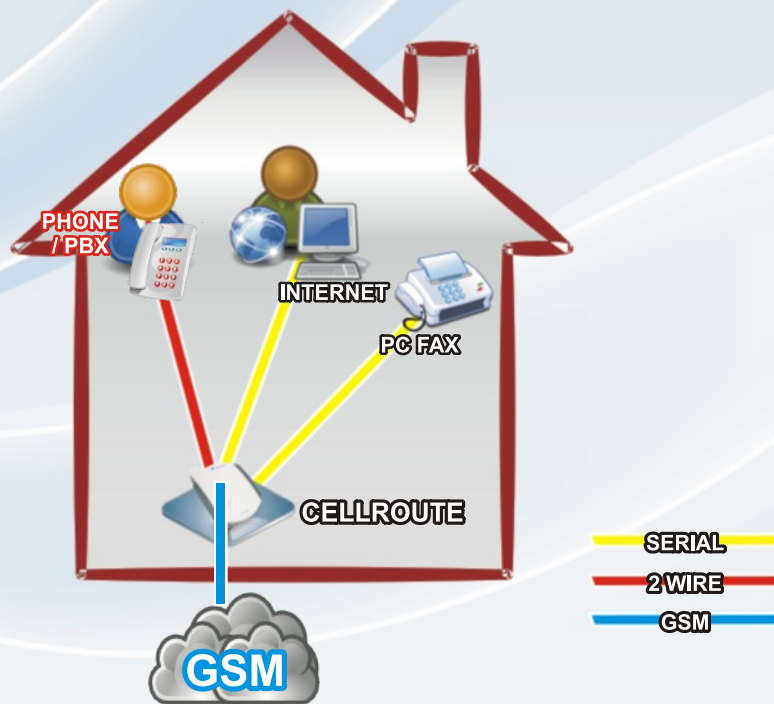

The CellRoute allows network operators to provide an alternative to fixed line connections by offering their customers a cost saving GSM voice, data and fax solution.

The CellRoute analogue provides users with high quality voice using EFR (Enhanced Full Rate) codecs and has a data link rate of up to 85.6 kbps using GPRS for Email and Internet access. It also supports PC Fax using your laptop via the serial cable.

Analogue

Redundancy

GSM

BATTERY BACKUP

PC FAX

DATA

TELSTROM

Features

- Make and Receive Voice Calls via FXS / phone port.
- Integral Battery back-up
- Call waiting
- Three Party Conference Calling
- Fax Sending and Receiving via PC Fax
- Caller Line ID Presentation
- GPRS Data via PC Serial port
- Integrated omni antenna
- SMA port for external antenna
- SIM lock, Network lock
- Gain adjustment on mic and speaker

Example Setup

Telephony Interface

- Call Control DTMF
- Line voltage 48v on hook
- Line Impedance 600 ohm
- Ring Load REN 4
- CLIP Bellcore FSK

GSM Interface

- Bands E-GSM 900MHz
- GSM 1800MHz, GSM Phase 2+
- Transmit Power Class 4 (2W) for EGSM 900MHz
- Class 1 (1W) for GSM 1800MHz
- Speech Codecs Half Rate (HR)
- Full Rate (FR)
- Enhanced Full Rate (EFR)